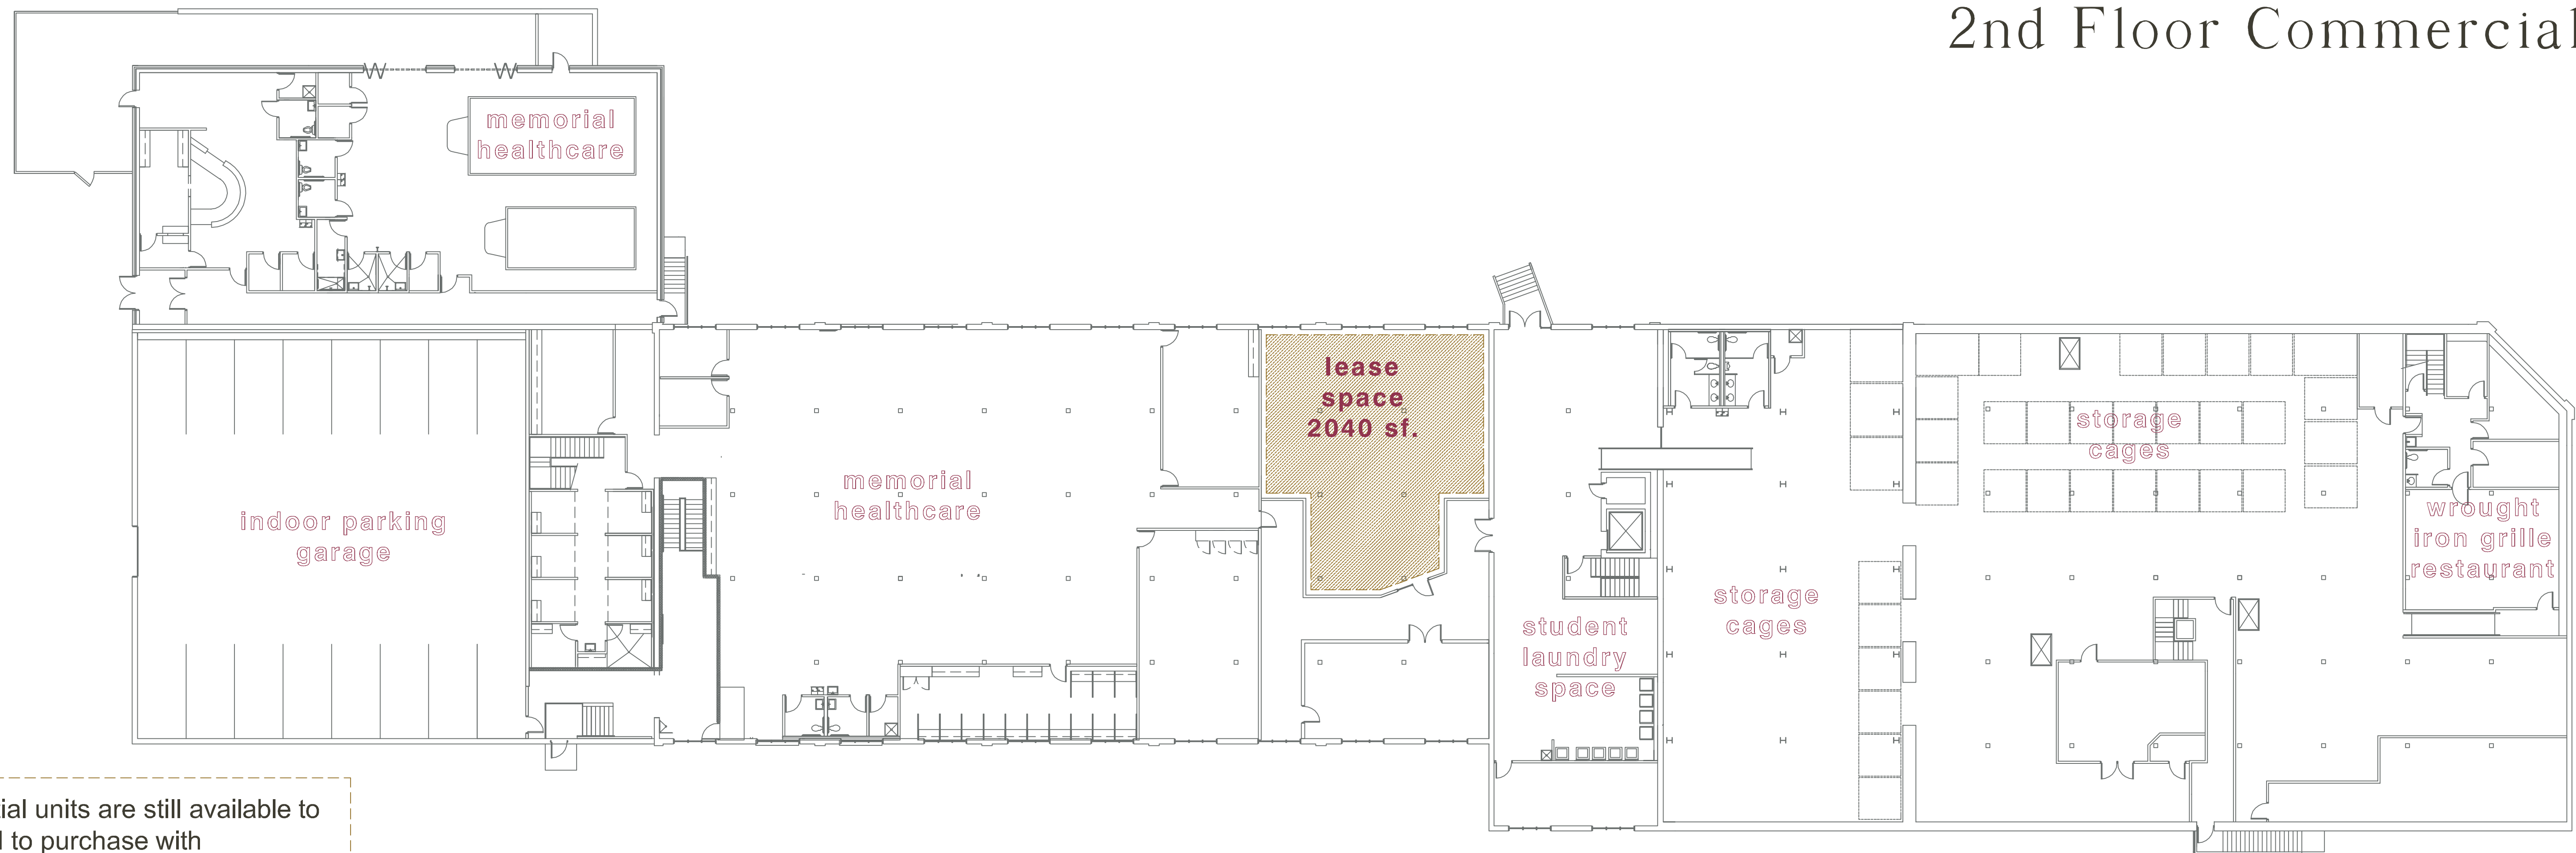

2nd Floor Commercial

1st Floor Commercial

residential units are still available to rent and to purchase with open houses by appointment. contact Callie Grose info@woodardstation.com p. 810.919.7766 f. 989.723.6364 317 s. elm owosso, mi 48867